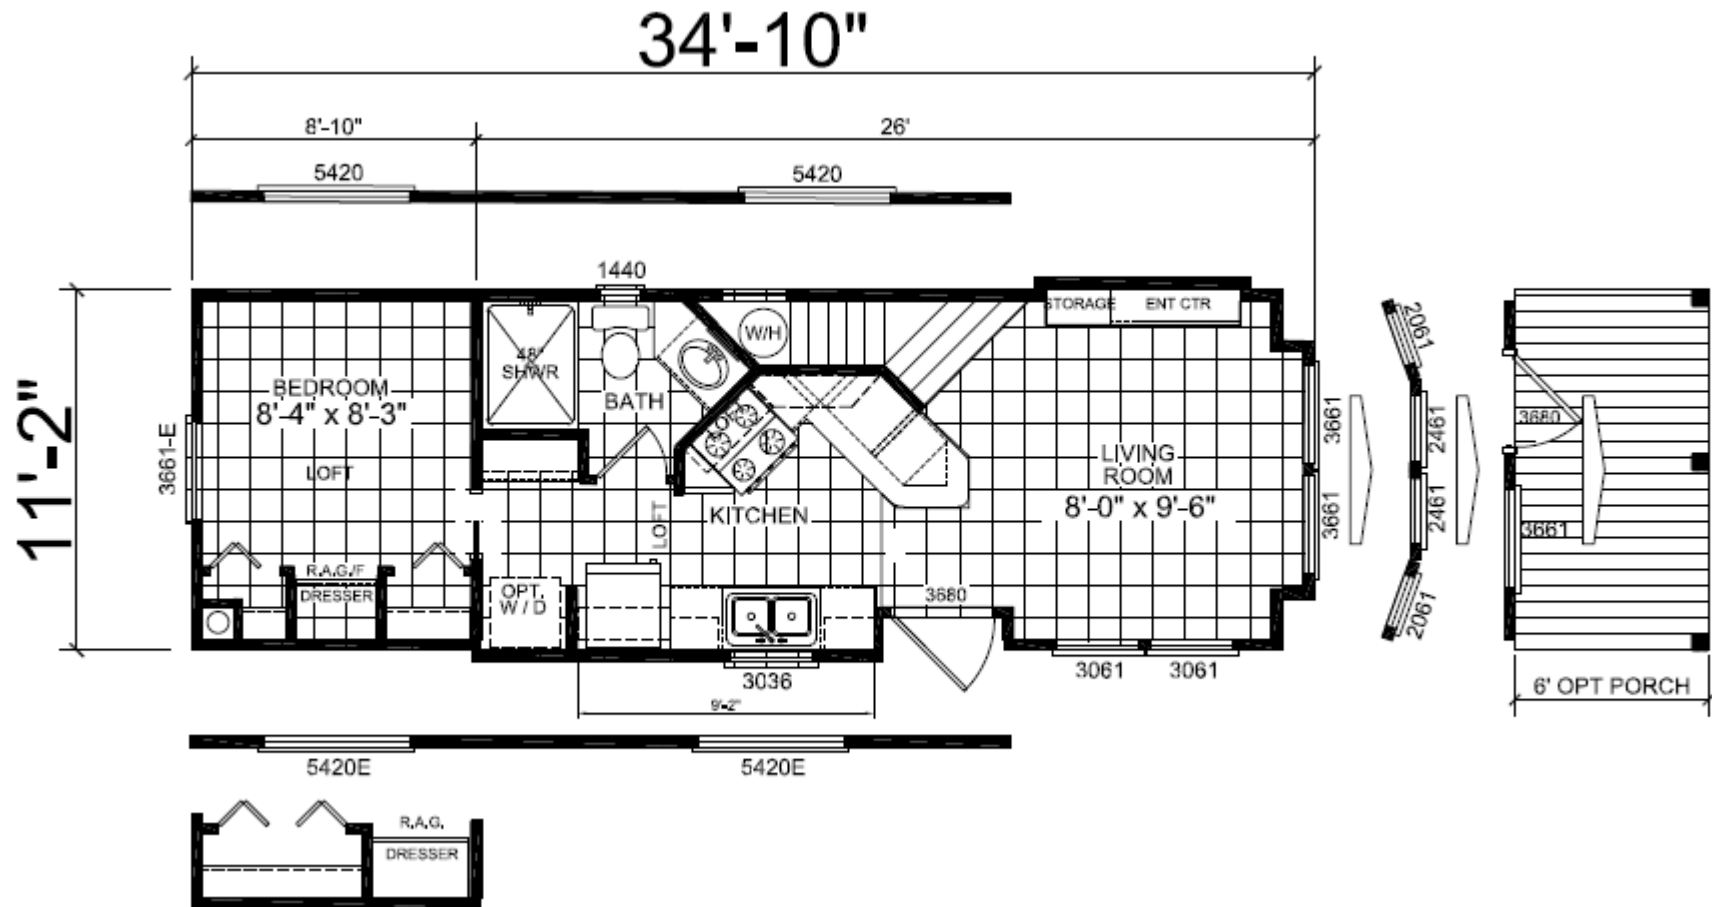

A-527 SL

399 SQ FT

view our display models at 4384 E Interstate 30, Rockwall, Texas 75087

1-877-219-4059 or 972-771-2176

www.CabinSupercenter.com

www.ParkModelSupercenter.com

MHDRET00036207/IHB1526